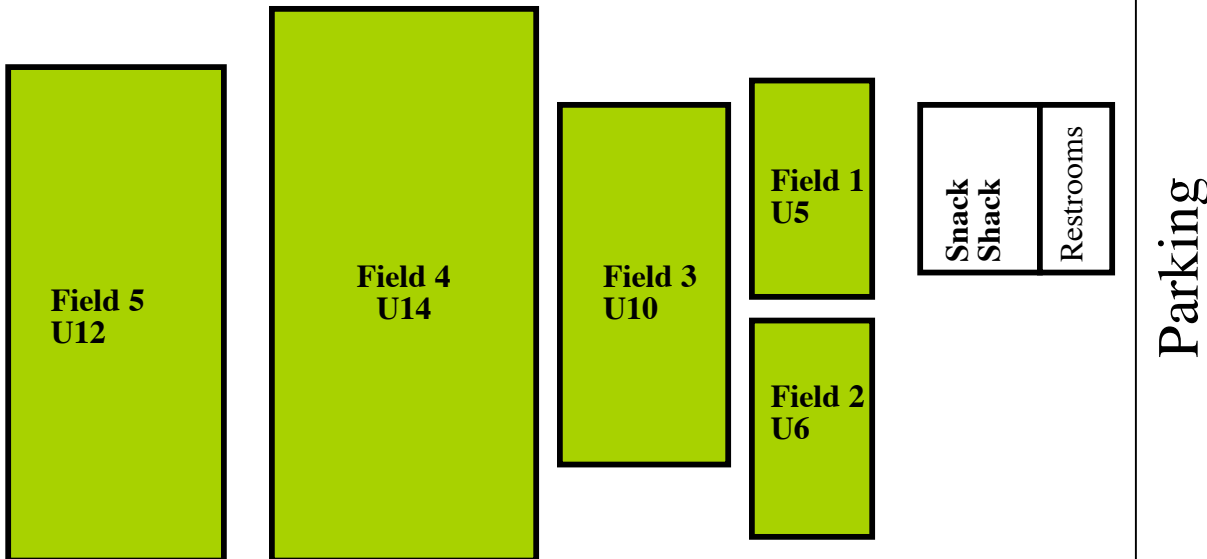

**Colima Ave**

Albatross

Calle Barcelona

Continue west on Colima To  
main park entrance

No RV Parking available  
in Soccer Complex

**Parking**

RV Parking available in  
Schabarum Regional Park.  
Enter through main entrance  
(Colima Ave).  
There is a per vehicle fee. No  
over night parking